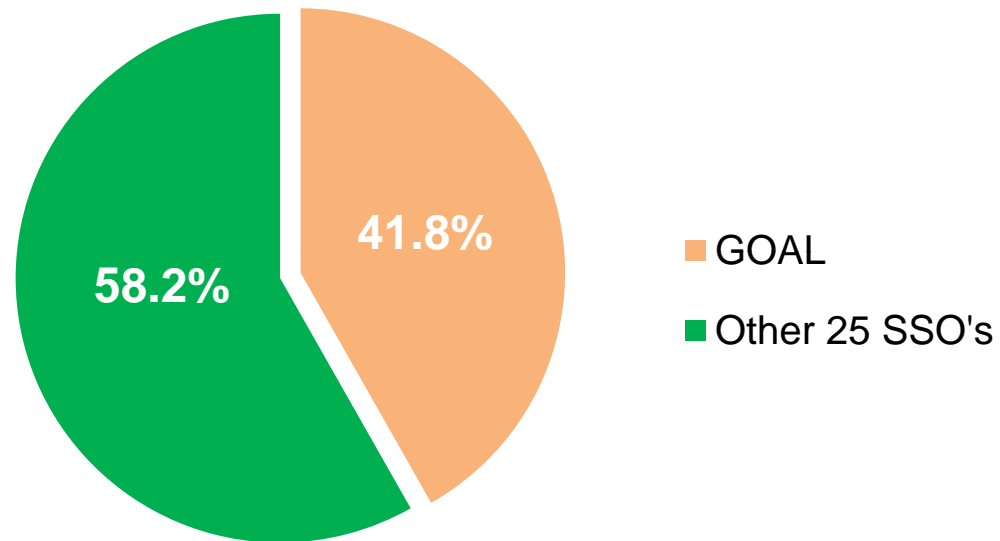

Georgia Education Expense Credit
2009 Contribution Results

Statewide Contribution: **$25,389,983**
GOAL Scholarship Program: **$10,609,300**