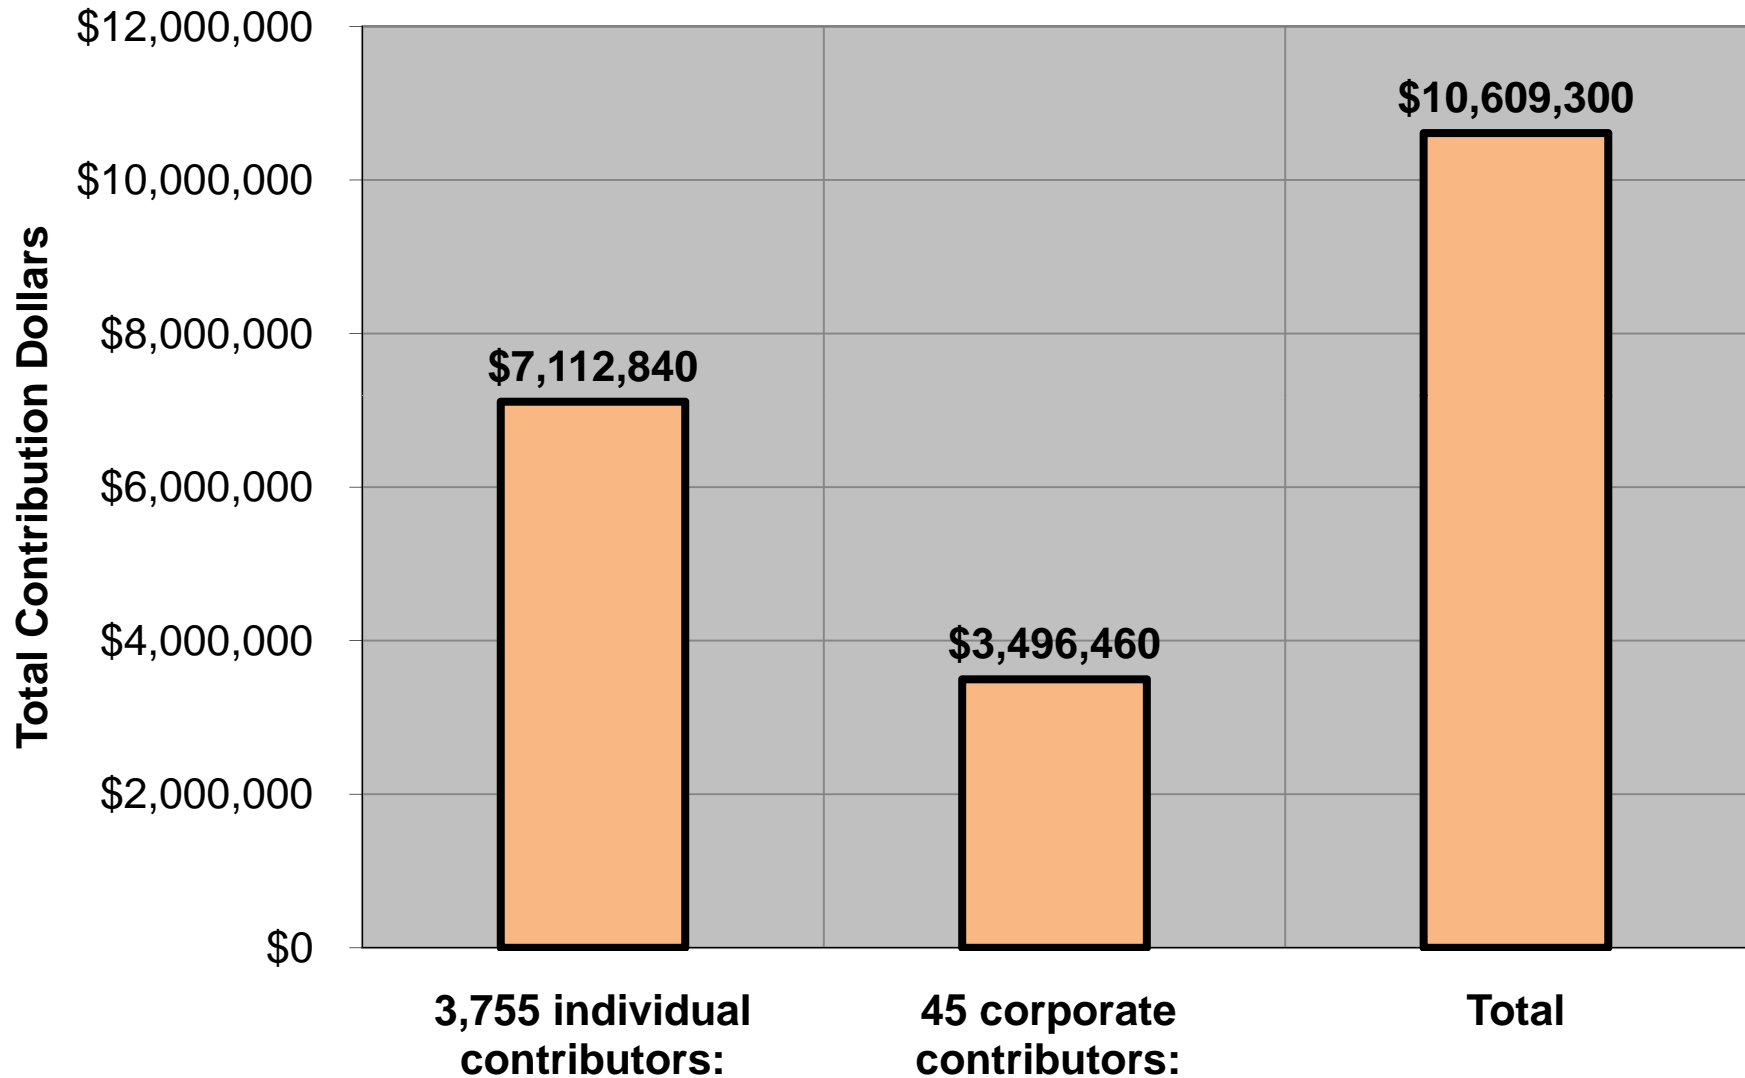

GOAL Scholarship Program Source of 2009 Contributions