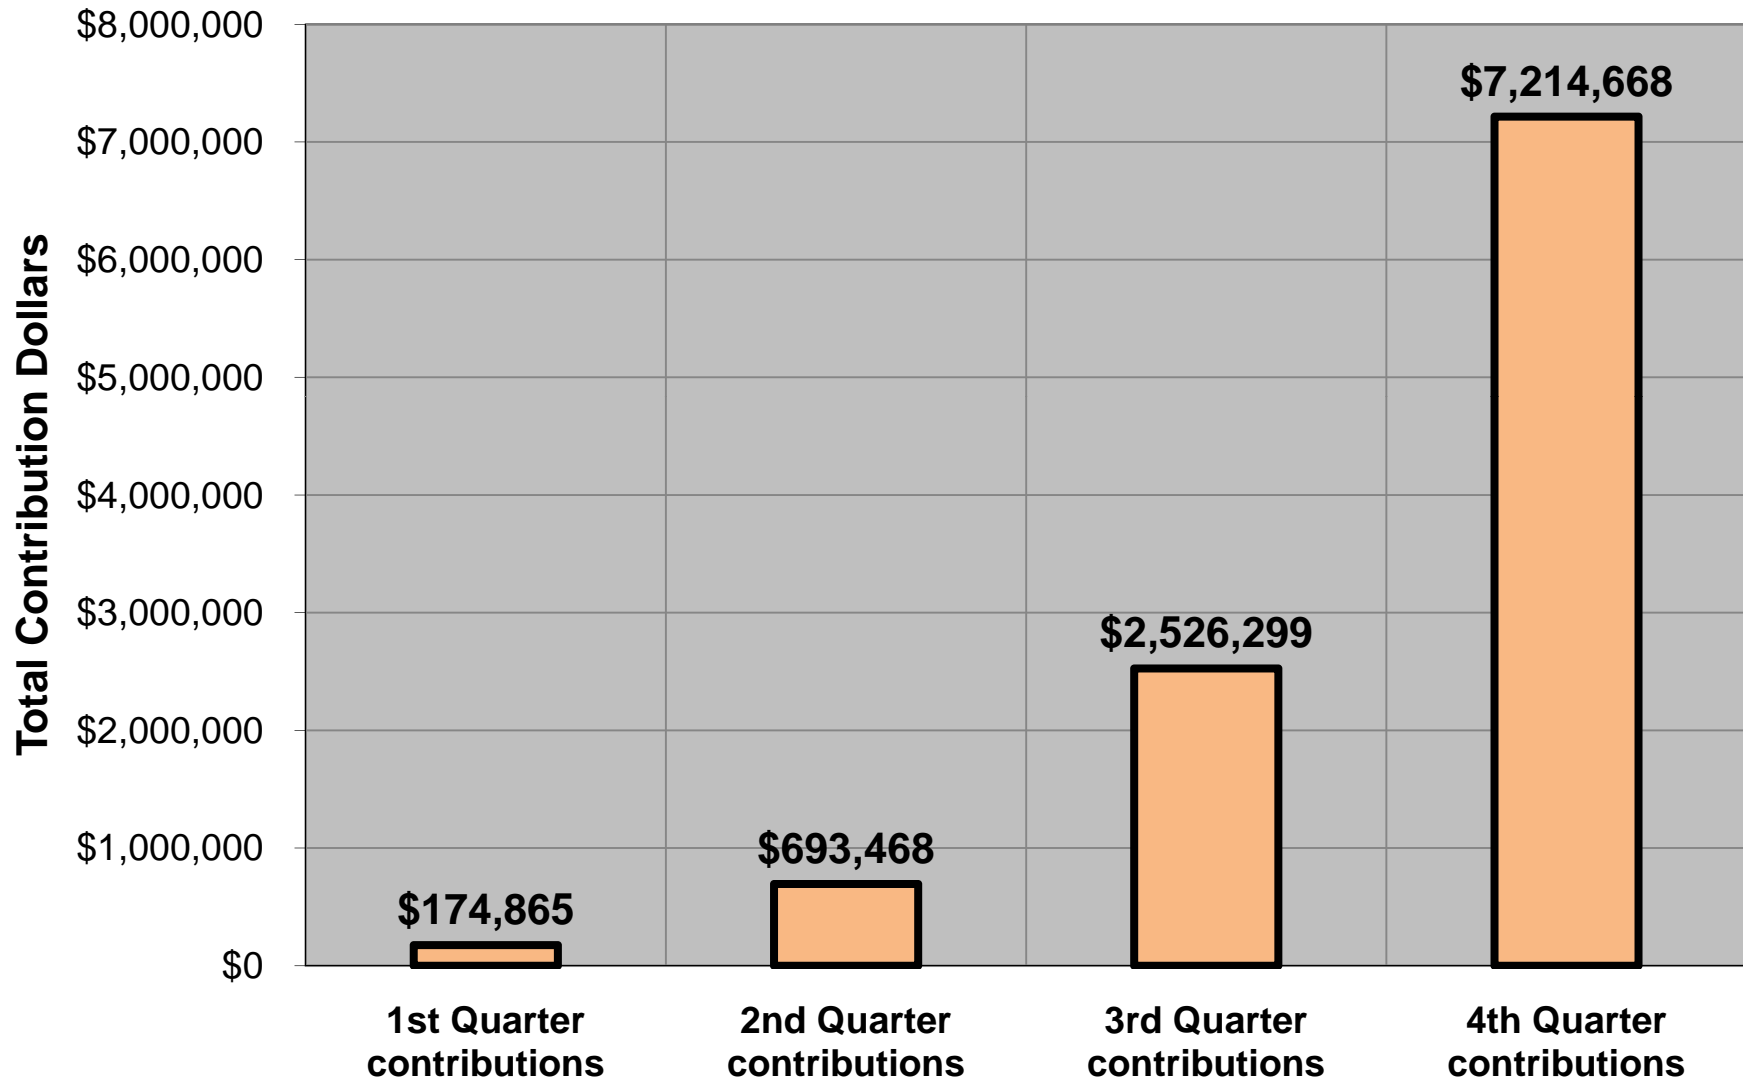

GOAL Scholarship Program 2009 Contributions by Quarter