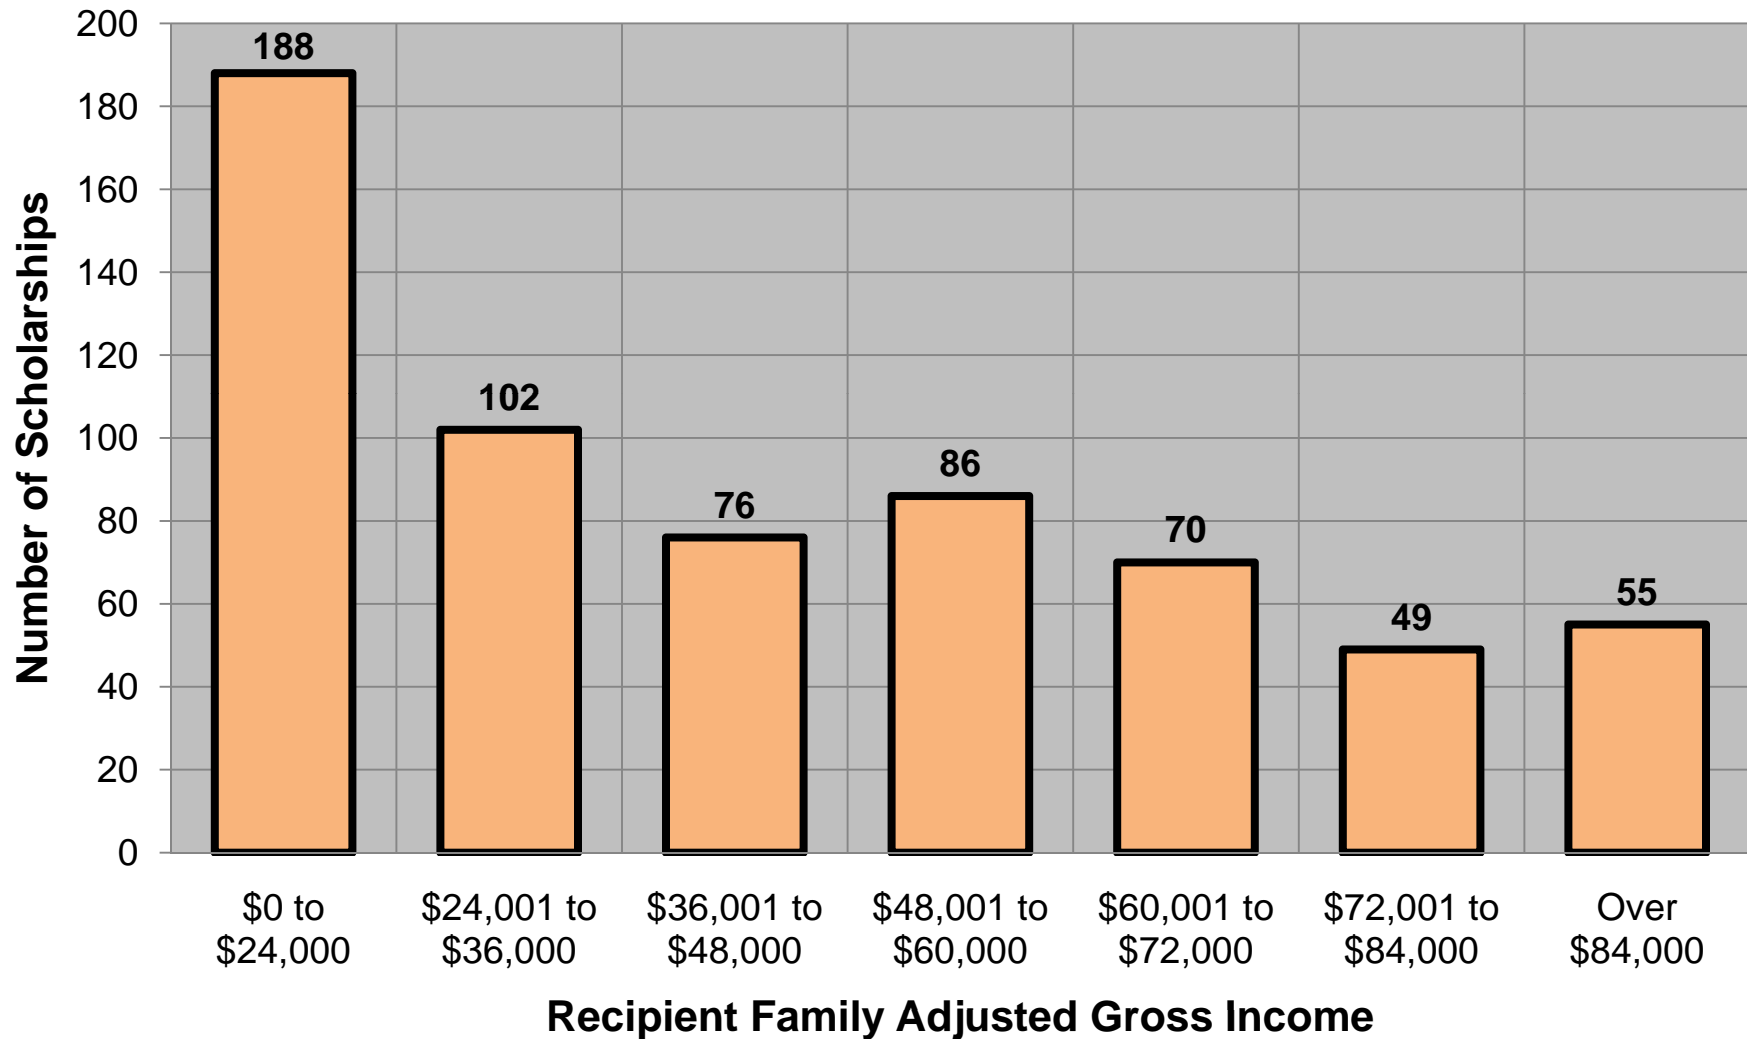

GOAL 2009-2010 Overall Scholarship Results Number of Scholarships by Income Level