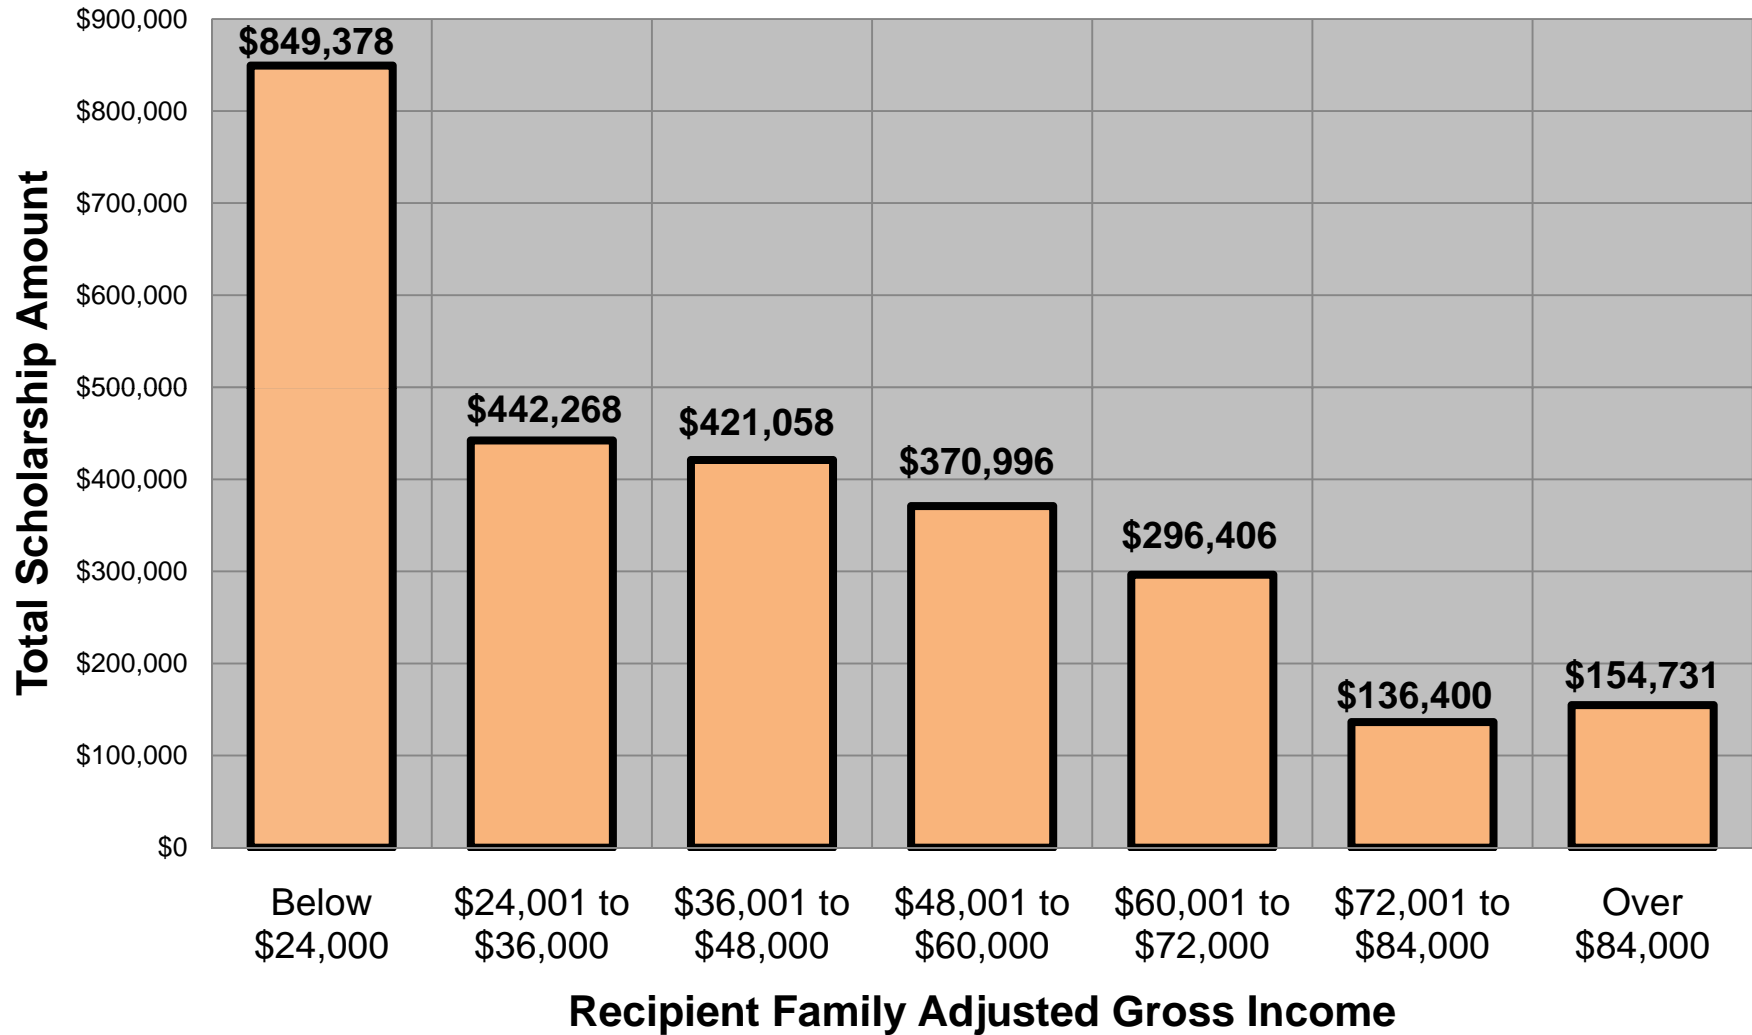

GOAL 2009-2010 Overall Scholarship Results

Scholarships Awarded by Income Level